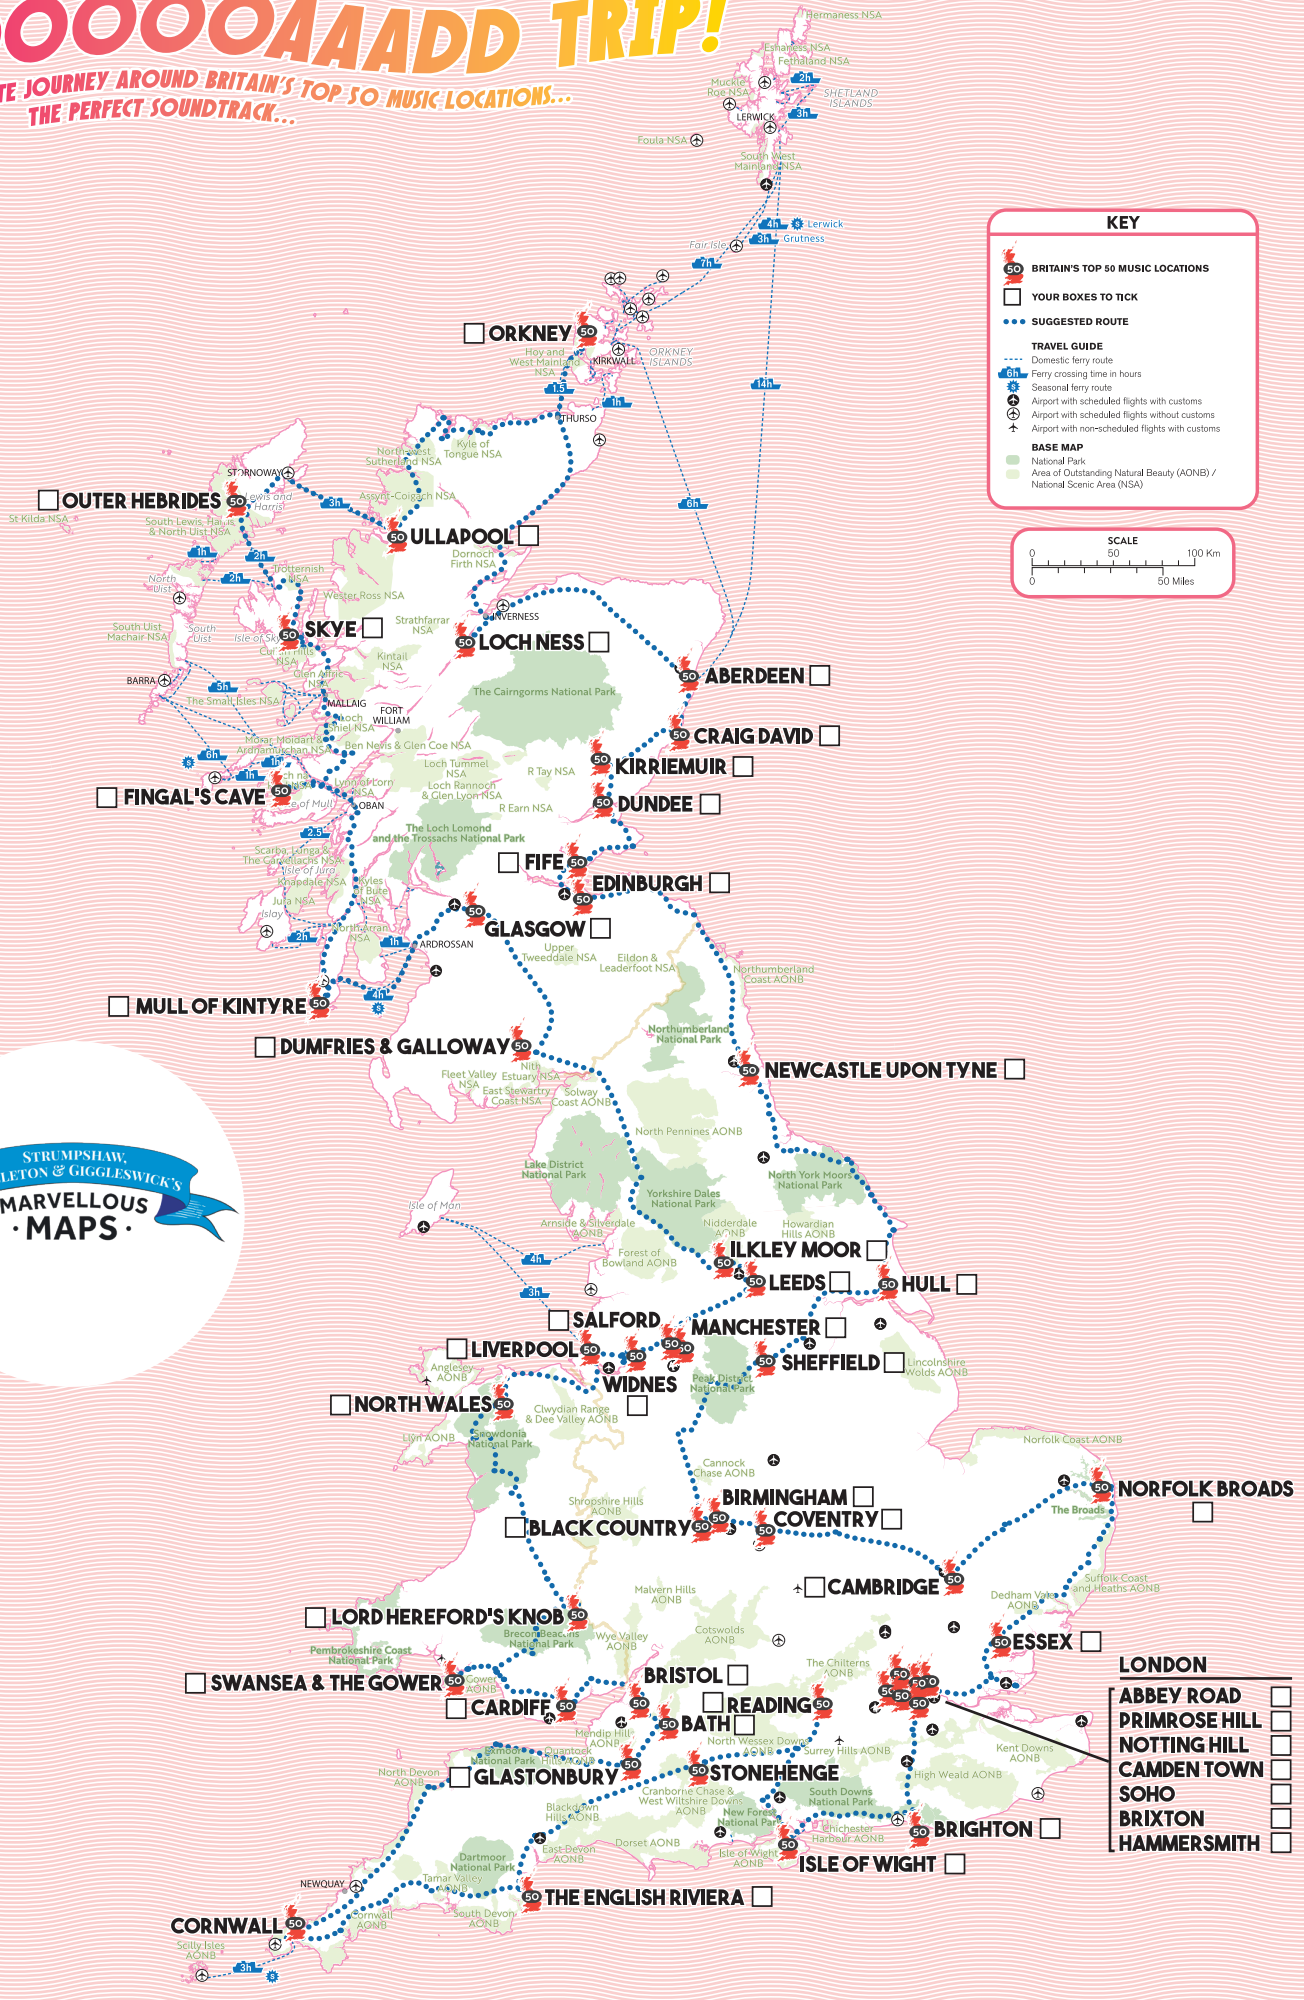

# ROOOOOAAADD TRIP!

THE ULTIMATE JOURNEY AROUND BRITAIN'S TOP 50 MUSIC LOCATIONS...  
THE PERFECT SOUNDTRACK...

**KEY**

- BRITAIN'S TOP 50 MUSIC LOCATIONS
- YOUR BOXES TO TICK
- SUGGESTED ROUTE

**TRAVEL GUIDE**

- Domestic ferry route
- Ferry crossing time in hours
- Seasonal ferry route
- Airport with scheduled flights with customs
- Airport with scheduled flights without customs
- Airport with non-scheduled flights with customs

**BASE MAP**

- National Park
- Area of Outstanding Natural Beauty (AONB) / National Scenic Area (NSA)

- LONDON**
- ABBEY ROAD
  - PRIMROSE HILL
  - NOTTING HILL
  - CAMDEN TOWN
  - SOHO
  - BRIXTON
  - HAMMERSMITH